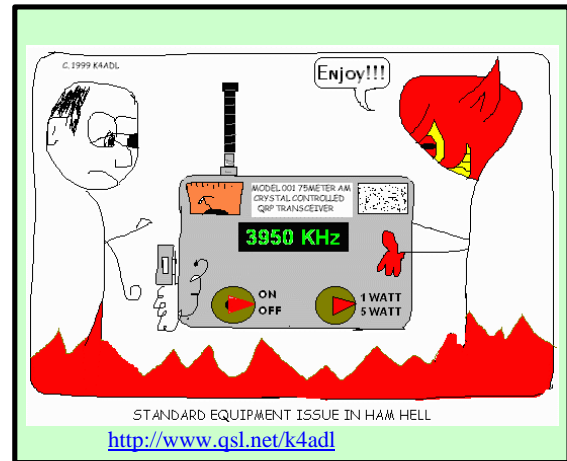

WOMG FEEDBACK

Since 1929

August 2000

The Northeast Iowa Radio Amateur Association on a monthly basis publishes the Feedback. The NEIRAA meets the second Saturday of each month (except August) in the lower level of the American Red Cross, 2530 University Ave. Waterloo. Meetings start at 7 P.M.; anyone interested in amateur radio is invited to attend.

Feedback editor this month: Earl Taggart (K8YWT) E-mail k8ywt@gcuni.net

NEIRAA OFFICERS 2000

President: Jerry Jones (KIØIH)
Vice President: Curt Wilson (NKØT)
Secretary: Jay Nabholz (KCØAKJ)
Treasurer: Dave Berry (KBØOCI)
Directors: Chuck Angel (WAØINC) >2002
Dennis Orona (NØRWY) > 2001
Chris Conklin (NØCF) > 2003

Area Repeaters:

* Indicates 136.5 Tone Coded Squelch

Waterloo/ Cedar Falls

WØMG: 14694 *, 444.975 *
WAØINC: 146.82*, 443.75*,
444.925* (Linked SEITS)
NØCF: 444.65*
KMØK: 146.655*
NKØT: 224.90 (-1.6)

Independence

NIØL: 145.33*

Oelwein

KFØHA: 147.345, 443.950

Waverly

NØRJ: 145.43*

CLUB WEB PAGE

<http://wØmg.cfiowa.net>

NEIRAA TREASURERS REPORT

07-08-00

General Fund:----- $772.82

Repeater Fund:----- $155.78

Savings:----- $25.00

VE Testing:----- $127.00

Cash:----- $20.00