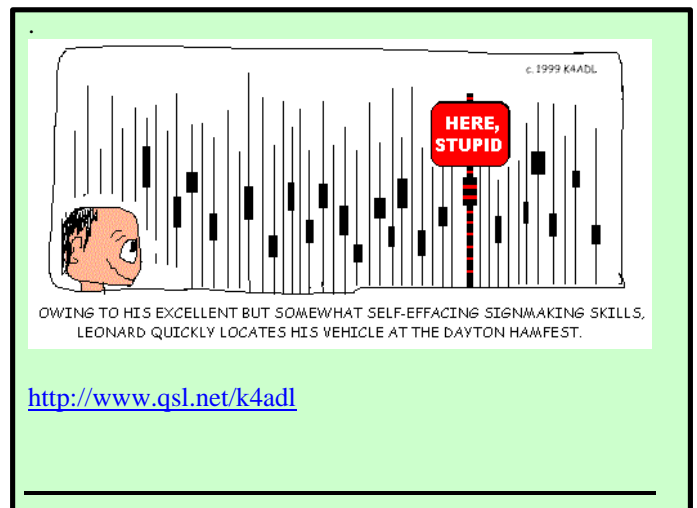

April 13th 7pm.

Sorry for the lack of information, I have missed the last few meetings and have not been receiving updates for the Feedback.

Earl Taggart K8YWT

Breakfast Club:

1st Monday of the month 9AM

Waterloo Airport